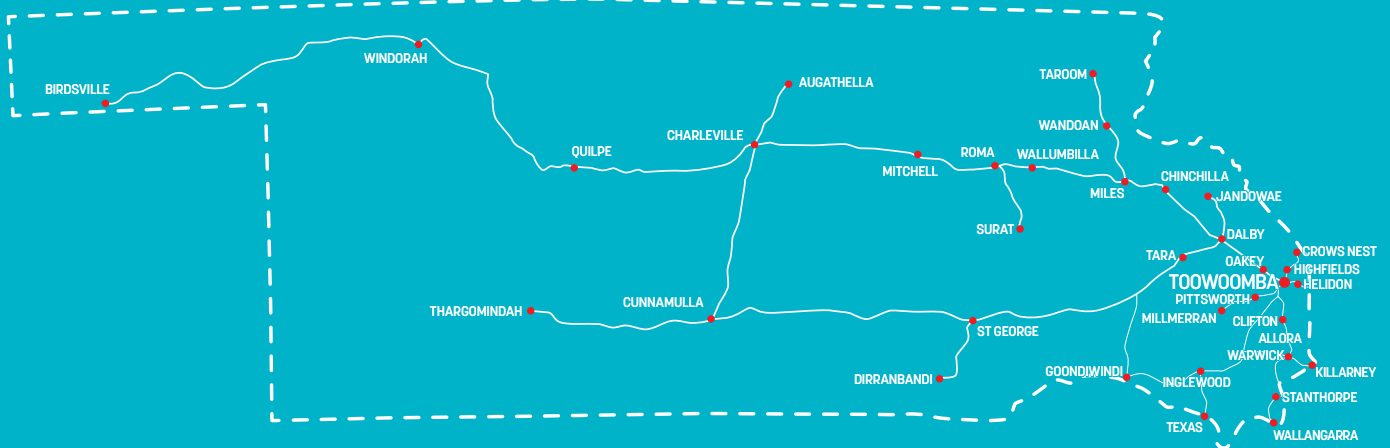

DIOCESAN PASTORAL PLAN

June 2018 – June 2023

DIOCESAN STATEMENT

The Catholic Diocese of Toowoomba:

*Nurturing welcoming communities from the Range to the Borders
where God's mercy, love and the joy of the Gospel
are experienced, celebrated and shared.*

KEY PASTORAL DIRECTIONS

The Pastoral Plan of the Diocese outlines six strategic priority areas gathered from consultation. All are interwoven with themes of Stewardship, Evangelisation and Social Ministry to help deepen our faith and to send us forth as joyful missionaries witnessing to Jesus. Our pastoral priorities are: